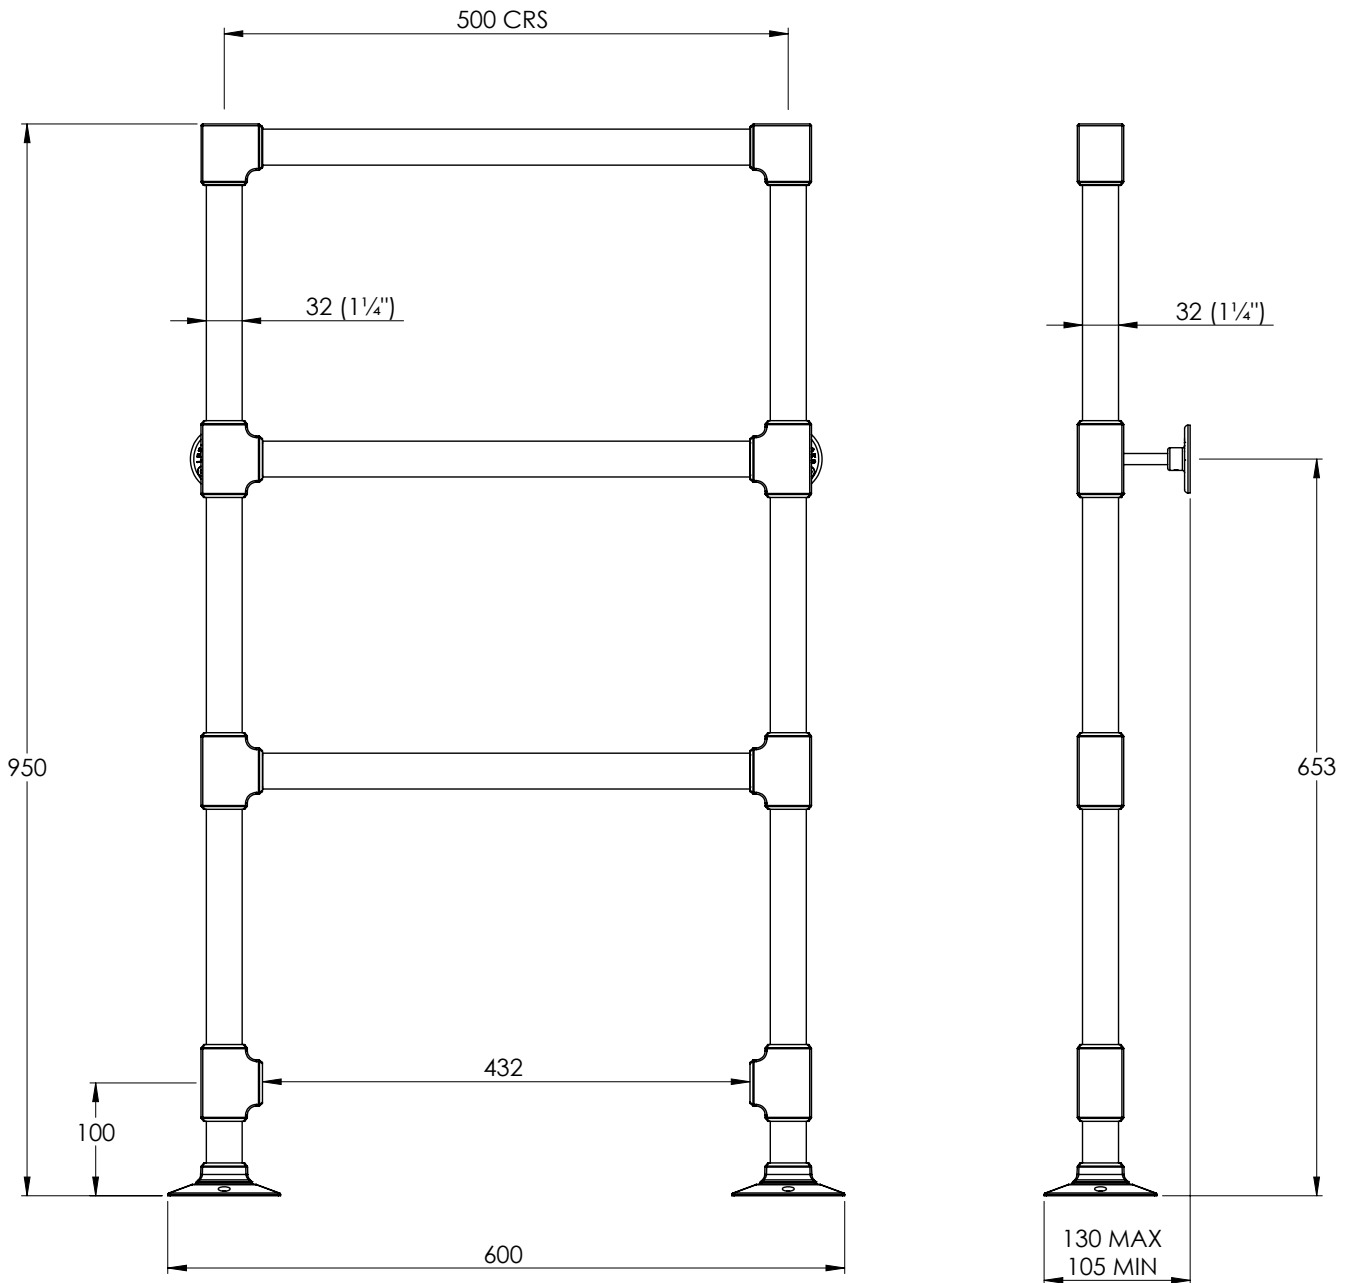

LEFROY BROOKS

IBROC HOUSE ESSEX ROAD
HODDESDON HERTS EN11 0QS UK
T: +44 (0)1992 708 316 F: +44 (0)1992 708 317

MK3212

MACKINTOSH FLOOR MOUNTED TOWEL WARMER -
HYDRONIC

DIMENSIONAL DATA SHEET

DATE: 01/11/18

REVISION: A

COPYRIGHT © LBIP LTD. ALL RIGHTS RESERVED

TEST PRESSURE:	6 BAR
MAX WORKING PRESSURE:	3 BAR
CONNECTIONS:	1/2" BSP
BTU/HR @ DELTA 60:	1092
WATTAGE (W)::	320

THIS LEFROY BROOKS RAIL IS SUITABLE FOR BOTH OPEN AND CLOSED CIRCUITS

DIMENSIONS IN MILLIMETRES