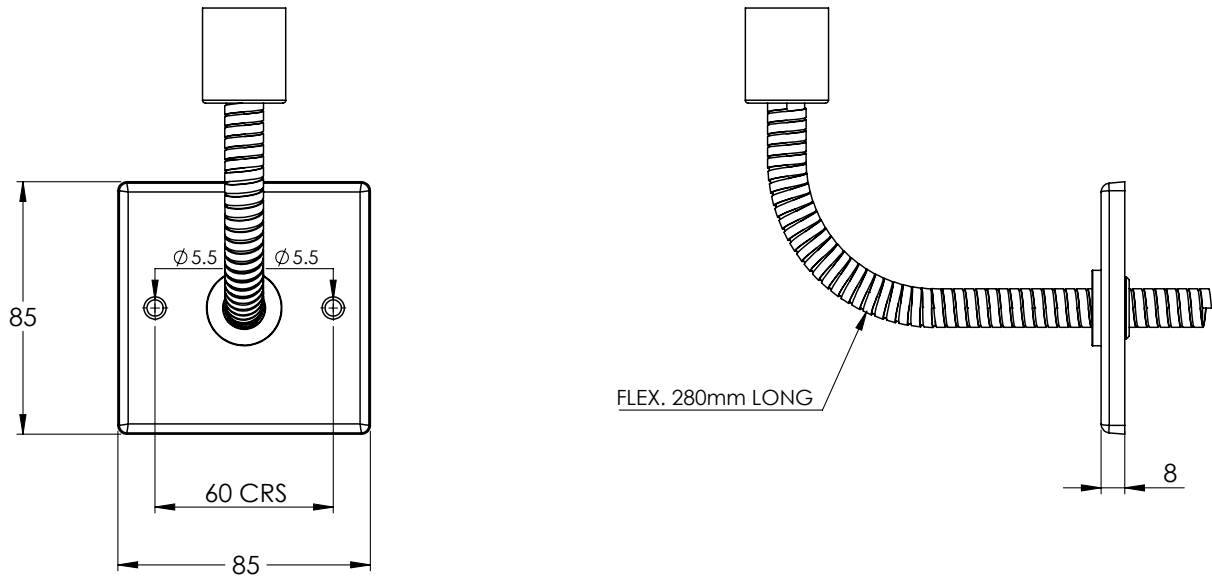

### DIMENSIONAL DATA SHEET

DATE: 08/11/2018

REVISION: A

COPYRIGHT © LBIP LTD. ALL RIGHTS RESERVED

TEST PRESSURE:	6 BAR
MAX WORKING PRESSURE:	3 BAR
CONNECTIONS:	1/2" BSP
BTU/HR @ DELTA 60:	709
WATTAGE ( W ):	207
ELECTRIC ELEMENT ( W ):	100W
ELECTRICAL ELEMENT IP RATING	IPX5

THIS LEFROY BROOKS RAIL IS SUITABLE FOR BOTH OPEN AND CLOSED CIRCUITS

DIMENSIONS IN MILLIMETRES

**LEFROY BROOKS**

IBROC HOUSE ESSEX ROAD  
HODDESDON HERTS EN11 0QS UK  
T: +44 (0)1992 708 316 F: +44 (0)1992 708 317

**LB3200DF**

ELECTRIC KIT

DIMENSIONAL DATA SHEET

DATE: 08/11/2018

REVISION: A

COPYRIGHT © LBIP LTD. ALL RIGHTS RESERVED

THIS LEFROY BROOKS RAIL IS SUITABLE FOR CLOSED CIRCUITS ONLY.

DIMENSIONS IN MILLIMETRES