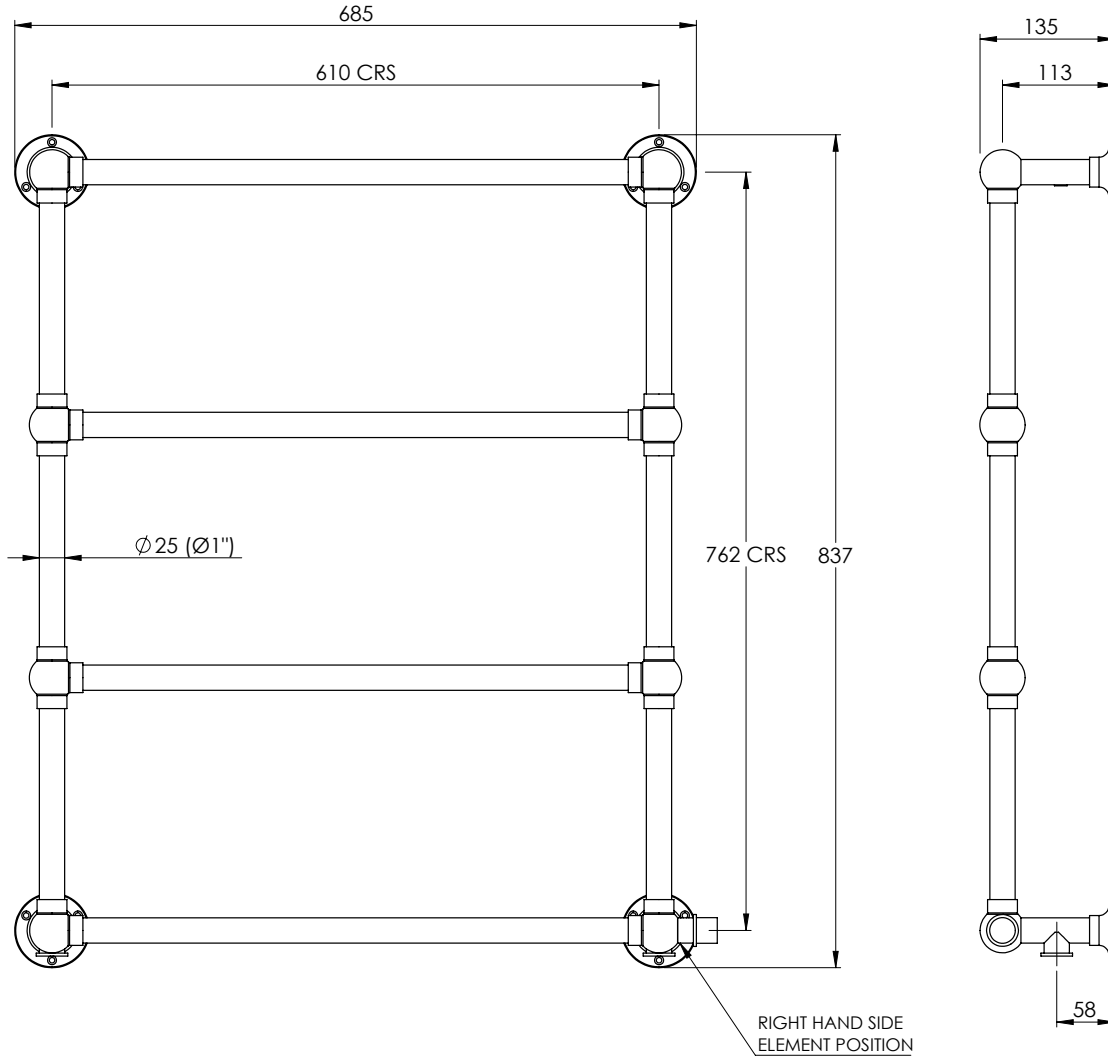

### DIMENSIONAL DATA SHEET

DATE: 08/11/2018

REVISION: A

COPYRIGHT © LBIP LTD. ALL RIGHTS RESERVED

TEST PRESSURE:	6 BAR
MAX WORKING PRESSURE:	3 BAR
CONNECTIONS:	1/2" BSP
BTU/HR @ DELTA 60:	709
WATTAGE ( W ):	207
ELECTRIC ELEMENT ( W ):	100W
ELECTRICAL ELEMENT IP RATING	IPX5

THIS LEFROY BROOKS RAIL IS SUITABLE FOR BOTH OPEN AND CLOSED CIRCUITS

DIMENSIONS IN MILLIMETRES

**LEFROY BROOKS**

IBROC HOUSE ESSEX ROAD  
HODDESDON HERTS EN11 0QS UK  
T: +44 (0)1992 708 316 F: +44 (0)1992 708 317

**LB3200DF**

ELECTRIC KIT

DIMENSIONAL DATA SHEET

DATE: 08/11/2018

REVISION: A

COPYRIGHT © LBIP LTD. ALL RIGHTS RESERVED

THIS LEFROY BROOKS RAIL IS SUITABLE FOR CLOSED CIRCUITS ONLY.

DIMENSIONS IN MILLIMETRES