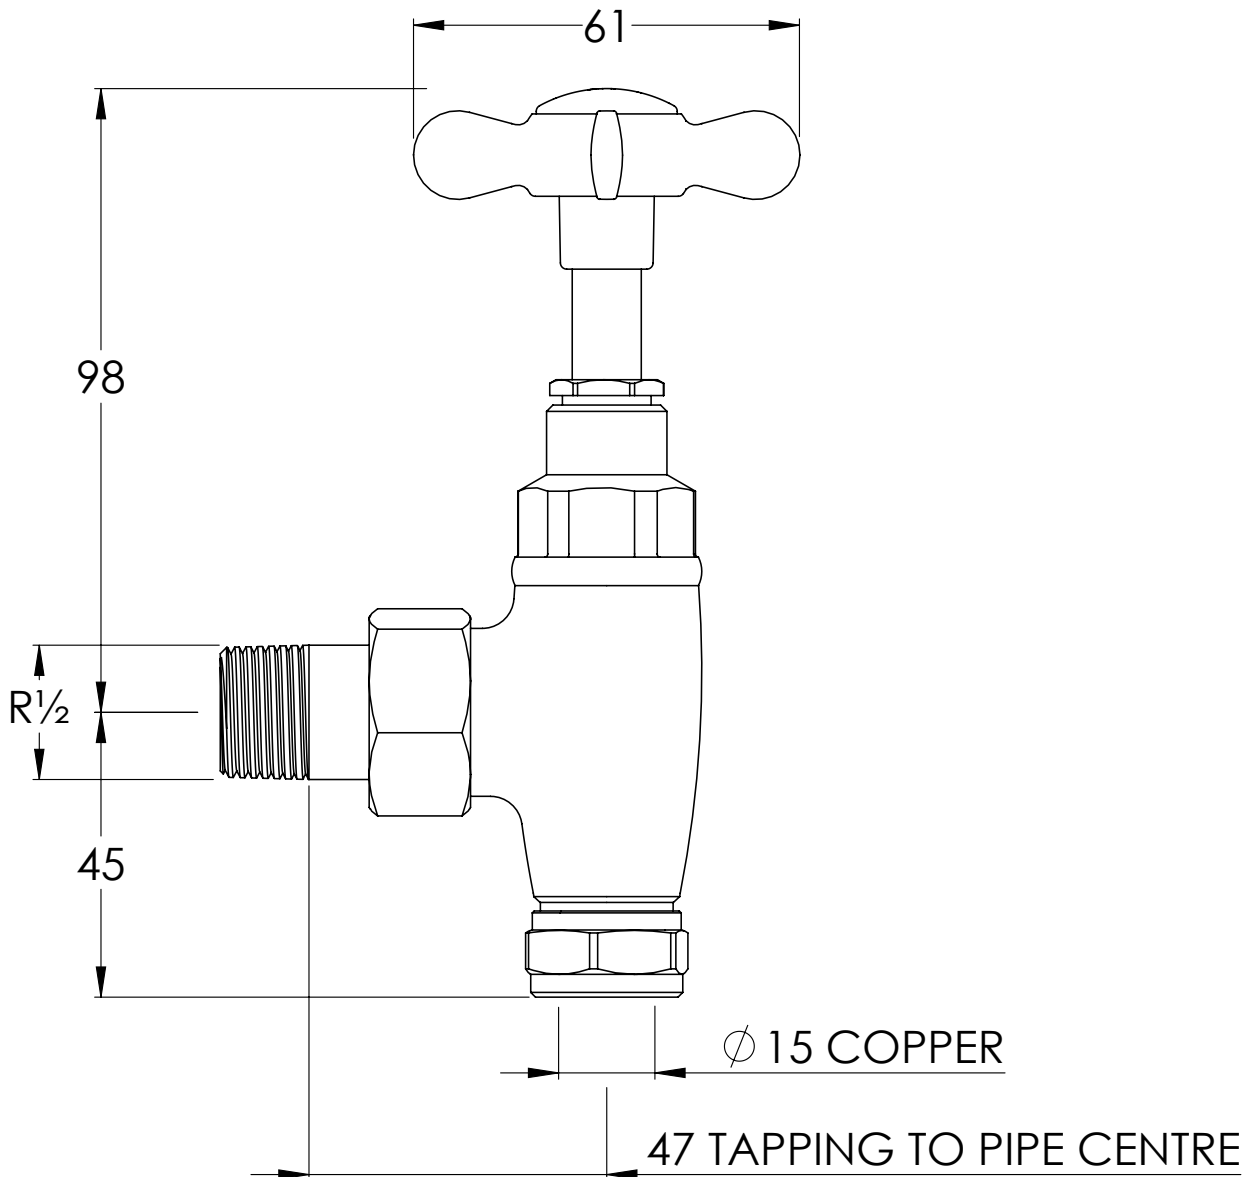

LEFROY BROOKS

IBROC HOUSE ESSEX ROAD
HODDESDON HERTS EN11 0QS UK
T: +44 (0)1992 708 316 F: +44 (0)1992 708 317

BK1150

CLASSIC BLACK CROSS HANDLE RADIATOR
STOPCOCKS (ONE PAIR)

DIMENSIONAL DATA SHEET

DATE: 13/06/2022

REVISION: A

COPYRIGHT © LBIP LTD. ALL RIGHTS RESERVED

DIMENSIONS IN MILLIMETRES

WHILST EVERY EFFORT IS MADE TO ENSURE THE ACCURACY OF THESE DATA SHEETS THEY ARE SUBJECT TO CHANGE WITHOUT NOTICE AS PART OF THE COMPANY'S PRODUCT DEVELOPMENT PROCESS